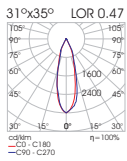

POT DEEP LL

IP20

Model	Luminaire Colour:	Lamp Holder	Accessories
POT DEEP LL <i>(POT DEEP LL)</i>	White/White (WW) White/Black (WB) Black/Black (BB) Black/White (BW)	GU10 (max 7.5W) (G1)	COVER - Standard (0x) - Honeycomb (1x) - Linear Spread (2x) - Softening Lens (3x) IP RATE - IP20 (x0)

Ordering Code Example: **POT DEEP LL-WW-G1-10**

POT WH

LD7

ST6/ ST12/ ST18/ WD6/ WD12/ TW6/ TW12

NB6/ NB8

ZM6/ ZM13